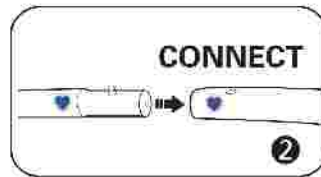

INSTRUCTION

CTF-SNK Series

If can't snap when dismantle the frame,Pls push the tube forwardly,then push again.